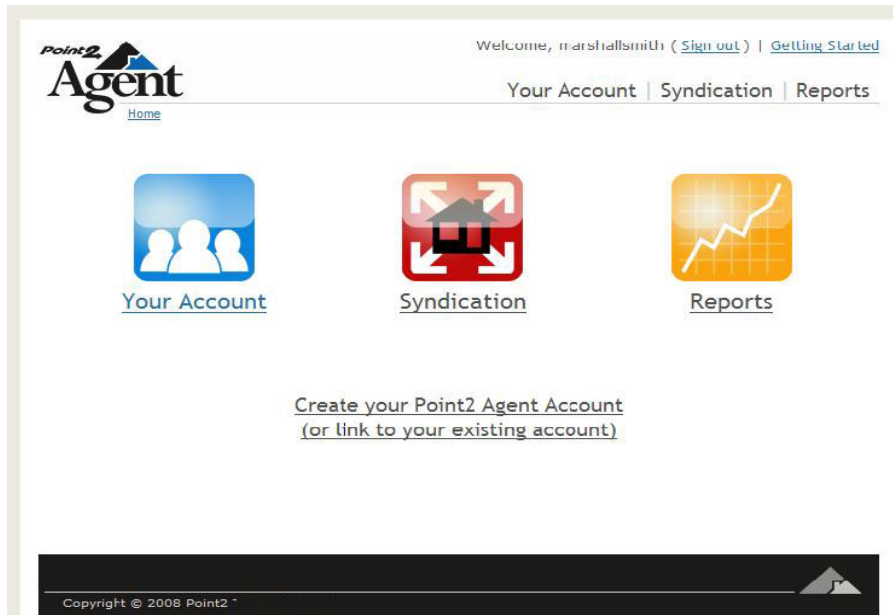

## Dashboards – Not just for your car anymore!

Once Point2 Agent is rolled out to all <MLS NAME> members in the very near future, you will be issued your very own Syndication Dashboard, or control center, to establish relationships with over 35+ partners.